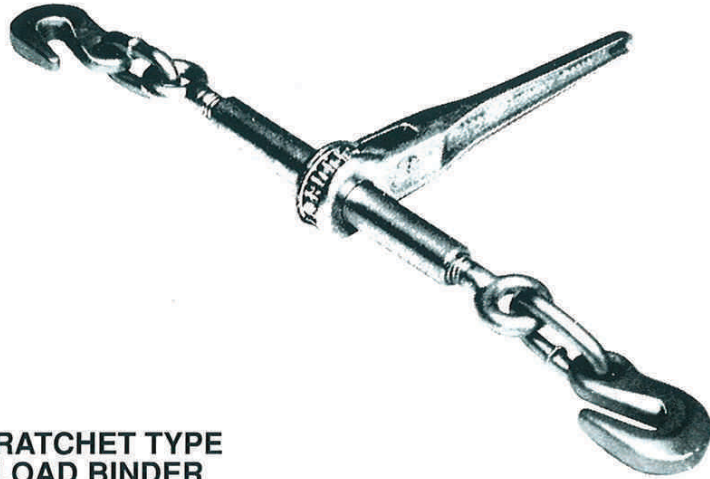

# LASHING EQUIPMENT

BINDER CHAIN

RATCHET TYPE  
LOAD BINDER

LEVER TYPE  
LOAD BINDER

GRAB HOOK

SLIP HOOK

TRUCK WINCH

LASHING TURNBUCKLE

WELD-ON  
TRANSPORT RING

RATCHET TENSIONER  
COMPLETE WITH STRAPPING