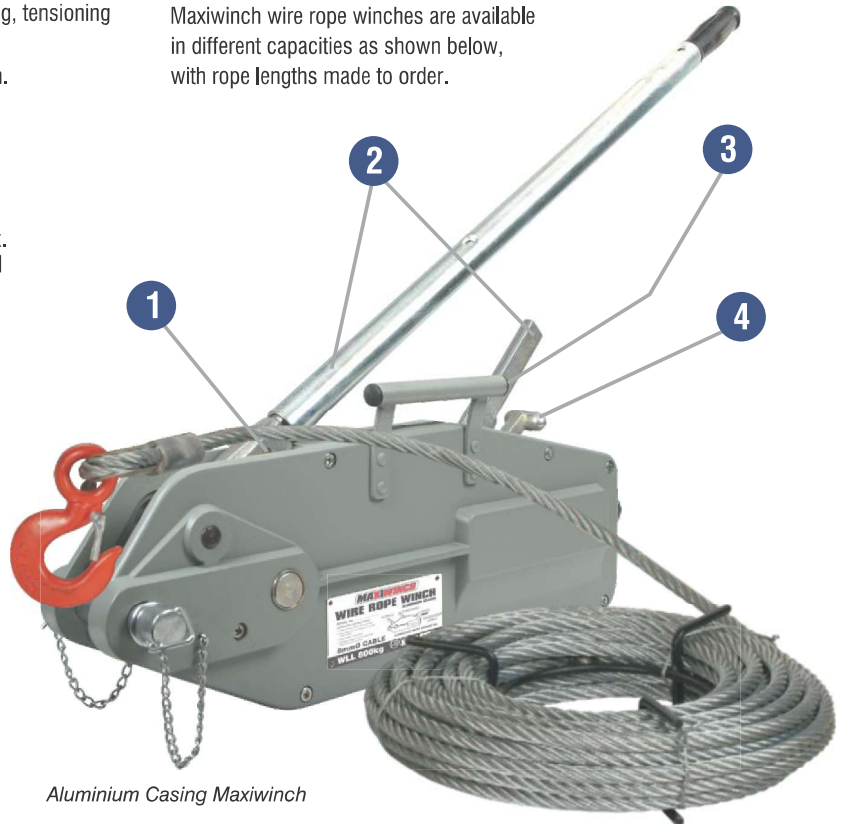

## WIRE ROPE WINCHES

A range of wire rope pulling machines with built-in safety features and long lasting durability for industrial applications. Pull, lift, lower and position with complete safety.

Maxiwinch wire rope winches are suitable for pulling, lifting, tensioning and releasing in any direction.

Maxiwinches are available in light and compact aluminium.

Maxiwinch wire rope winches are available in different capacities as shown below,

with rope lengths made to order.

- 1 Built-in shearing pin**  
Prevents overloading. It functions at approx. 25% overload and the pins can be replaced without removing the load.
- 2 Backward & Forward levers**  
Placed in tandem providing a slim design and assuring power transfer along the centre.
- 3 Spare shear pins**  
Two pieces of spare shear pins located in the carrying handle.
- 4 Rope clamp system**  
Easily disengaged with a lever allowing smooth installation of wire rope.